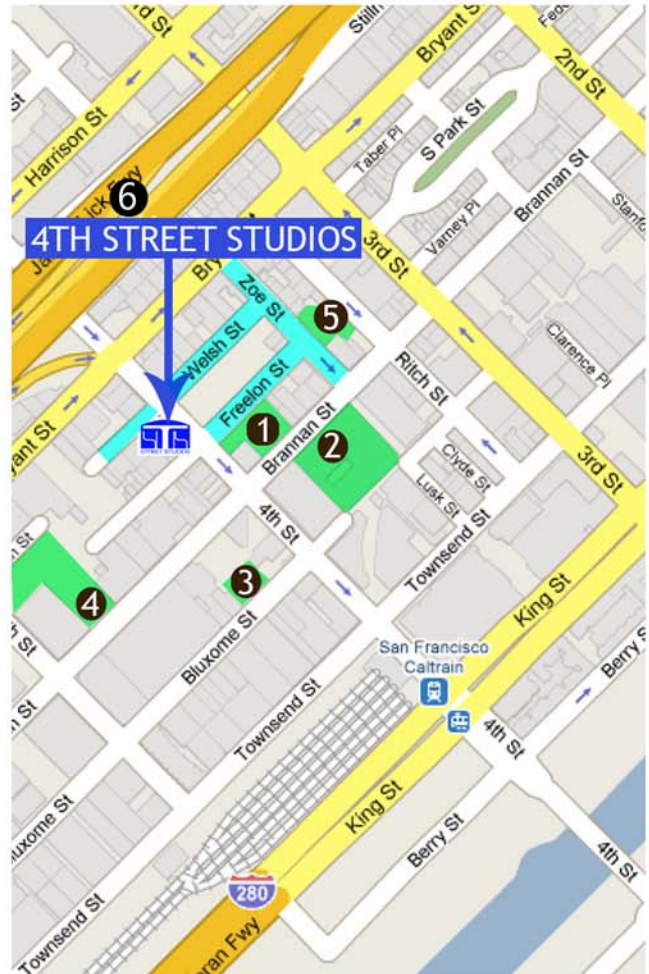

1. California Parking

470 Brannan St.
Adjacent to Wells Fargo/
Starbucks Parking Lot

2. Ampco Parking Garage

475 Brannan St.
Across from Wells Fargo
On south side of Brannan.
Drive down ramp for
garage parking.

3. Standard Parking

501 Brannan St.
Bank of America parking lot.
Paid parking is at back of lot.

4. City Park

585 Brannan St.
On north side of Brannan near
the corner of Brannan & 5th St.

5. Tower Parking

50 Ritch St.
Self parking. Entrance on Ritch St.

6. Impark

Huge lot under the freeway
bounded by 4th Street, Stillman St.,
3rd Street and Perry St.
Best all-day parking rates in the
neighborhood.

Unrestricted unmetered parking is located
On Freelon St., Zoe St. and Welsh St. as
indicated by blue highlighting on the map.